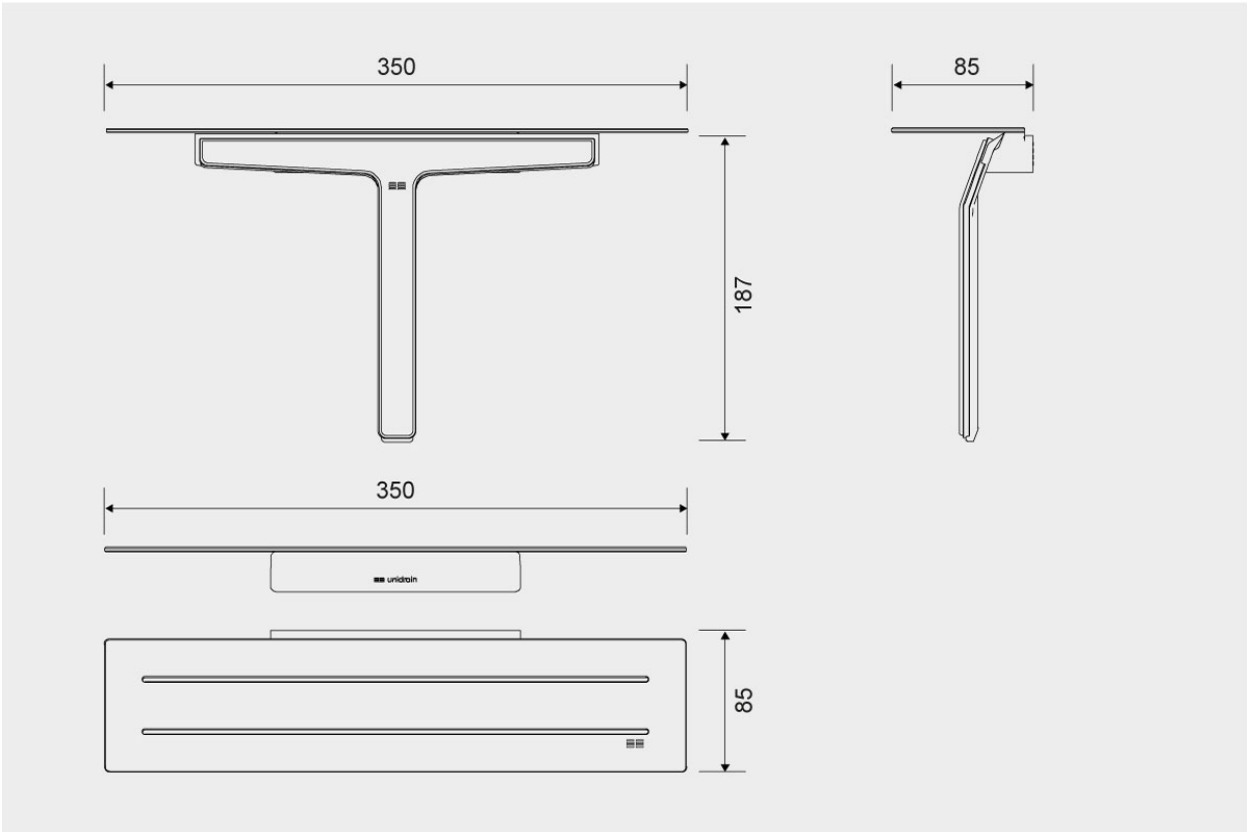

7010

Reframe | Soap shelf and shower wiper

Soap shelf and shower wiper Brushed steel

Unique soap shelf with hidden magnets in the wall fitting to give the wiper a permanent, functional and practical home.

The soap shelf is made of a strengthened steel plate with a groove to drain the water off it. Around the edge is a thin laser-cut 'anti-slip' barrier, to help stop shampoo and other bathroom products sliding off the shelf when it is wet.

The wiper has just two parts – a high-quality silicone element and a strengthened steel frame. This design distributes the pressure quite evenly across the whole surface and ensures that it is cleaned effectively and consistently. The wiper has silicone bumpers on the ends, to protect tiles and other surfaces from scratches. The silicone element is very hard-wearing and lasts a long time.

The pack contains fittings, screws and an Unbraco key for assembly.

Specifications

ITEM NUMBER	GTIN NUMBER	WEIGHT
7010	5707692010427	800 g
MATERIAL	SURFACE	HEIGHT
Stainless steel (AISI 304)	Brushed steel	187 mm
DEPTH	WIDTH	
85 mm	350 mm	